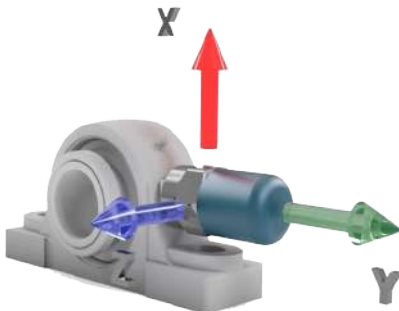

ERBESSD INSTRUMENTS®

EWISER_{3X}

TRIAxIAL ACCELEROMETER

EWISER_{3X}

Wireless Triaxial Accelerometer for mobile & Windows devices.

WiSER 3X is the only 3-axis Wireless Accelerometer in the industry capable of on and off-route vibration analysis and dynamic balancing. WiSER 3X is compatible with DigivibeMX Windows software, as well as WiSER Balance & WiSER Vibe iOS applications.

WiSER 3X is adaptable to most 3rd party vibration and balancing data collectors via the WiSER universal receiver. WiSER 3X does not require any special receiver. WiSER 3X connects directly to your device via WiFi giving you full freedom and mobility to collect vibration data for advanced analysis as well as single & two-plane balancing.

Download
Free WiSER
 applications
 for
iPad & iPhone

WiSER 3X Specifications

Sensitivity (X, Y, Z)	100 mV/g
Sample Frequency	48 kHz / 24 bits
Dynamic Range	20 G
Frequency Response	(+/-3dB): 0.32 - 10kHz
Battery type (x2)	CR123
Time of Continuous use	8 hours
Operation Distance	30 m
Operation Temperature	- 10 °C to 65 °C
Storage Temperature	- 40 °C to 85 °C
IP Grade	IP67
Materials	Nylon & Stainless Steel
Weight	300 gramos
Dimensions (LxD)	90 x 49 mm
5-pin LEMO Connector	4rth Accelerometer /Tachometer/ Charge port
Compatible Software	DigivibeMX, WiSER VIBE, WiSER BALANCE

*Average values with standard conditions

No Wires...
No Worries...
 Truly Wireless
is here!

WiSER 3X can easily and reliably connect to most 3rd party vibration and balancing instruments using the optional WiSER Universal Receiver.