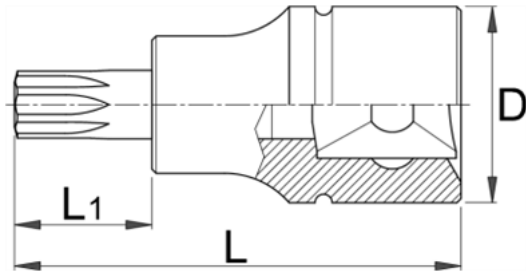

Screwdriver socket 1/2" with TX profile - 192/2TX

Description

- material: socket from premium flex chrome vanadium steel
- material: bit from premium plus carbon steel
- entirely hardened and tempered

Technical Data

Barcode	Star	D	L	L1	Weight	Material	Length	...
605562	TX 20	22.9	52	16	71	4B	10	-
605563	TX 25	22.9	52	16	73	4B	10	-
605564	TX 27	22.9	52	16	73	4B	10	-
605565	TX 30	22.9	52	16	75	4B	10	-
605566	TX 40	22.9	52	16	77	4B	10	-
605567	TX 45	22.9	52	16	78	4B	10	-
605568	TX 50	22.9	52	16	80	4B	10	-
605569	TX 55	22.9	57	21	85	4B	10	-
605570	TX 60	22.9	57	21	96	4B	10	-